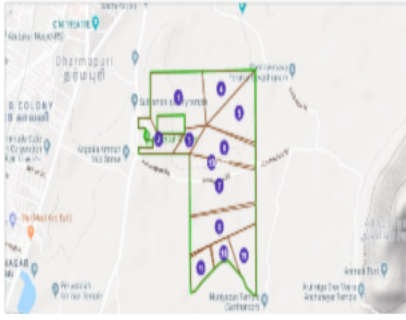

Nazri Naksha

Google Map View