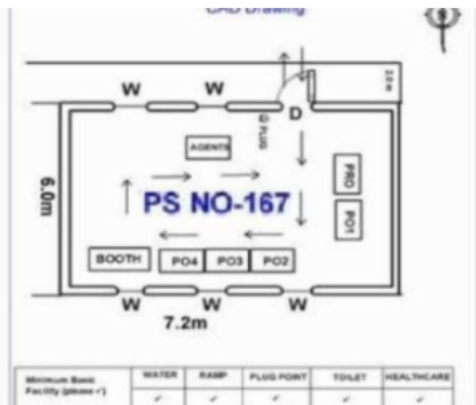

Nazri Naksha

Google Map View

Cad View