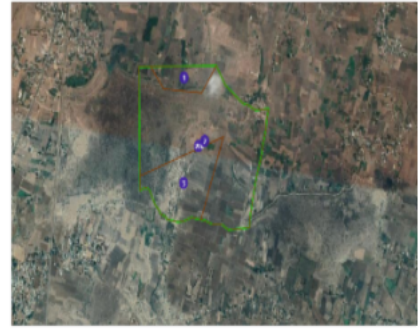

Nazri Naksha

Google Map View