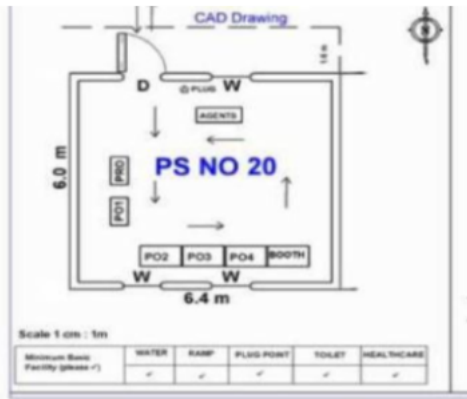

Nazri Naksha

Google Map View

Polling Station Building Front View

Polling Station Front View

Cad View

Key MAP View