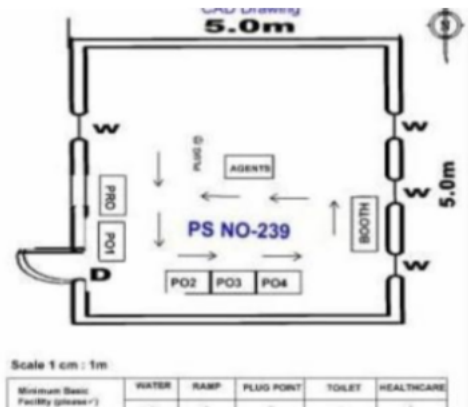

Nazri Naksha

Google Map View

Polling Station Building Front View

Polling Station Front View

Cad View

Key MAP View