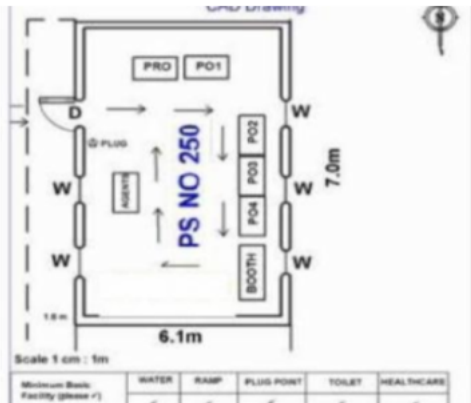

Nazri Naksha

Google Map View

Polling Station Building Front View

Polling Station Front View

Cad View

Key MAP View