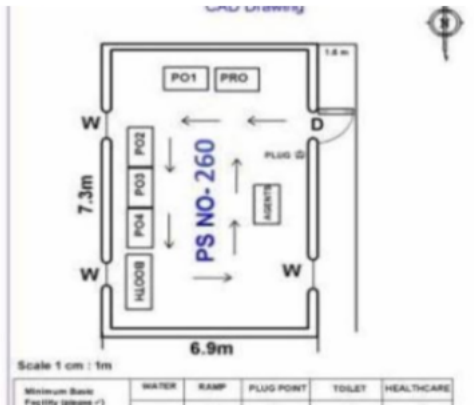

Nazri Naksha

Google Map View

Polling Station Building Front View

Polling Station Front View

Cad View

Key MAP View