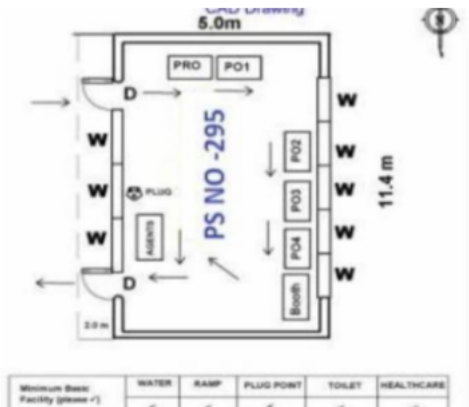

Nazri Naksha

Google Map View

Cad View