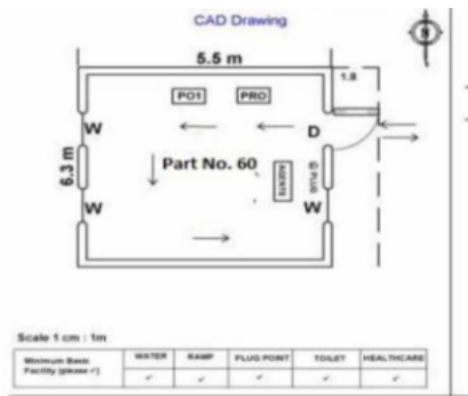

Nazri Naksha

Google Map View

Polling Station Building Front View

Polling Station Front View

Cad View

Key MAP View