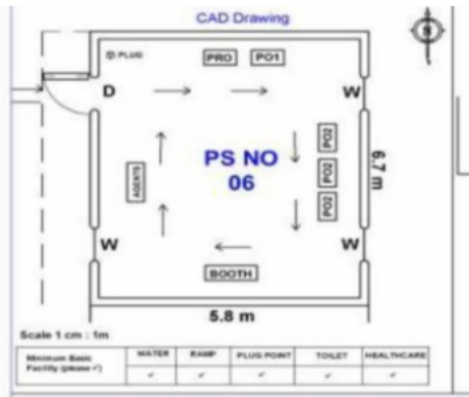

Nazri Naksha

Google Map View

Polling Station Building Front View

Polling Station Front View

Cad View

Key MAP View