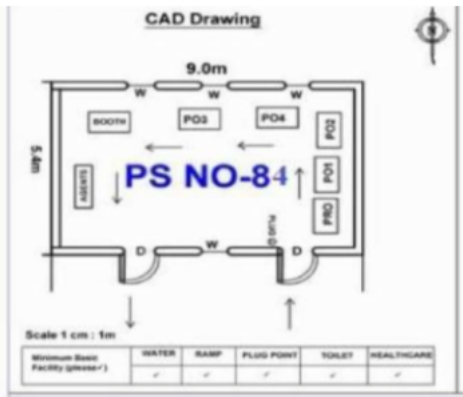

Nazri Naksha

Google Map View

Cad View