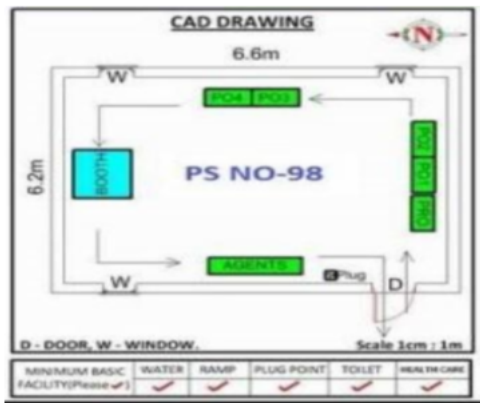

Nazri Naksha

Google Map View

Polling Station Building Front View

Polling Station Front View

Cad View

Key MAP View