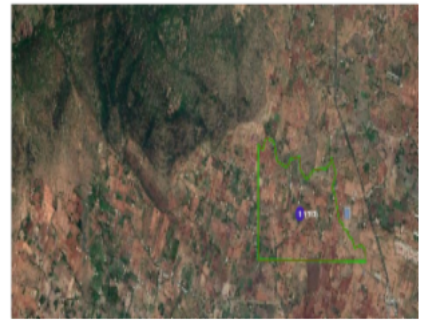

Nazri Naksha

Google Map View