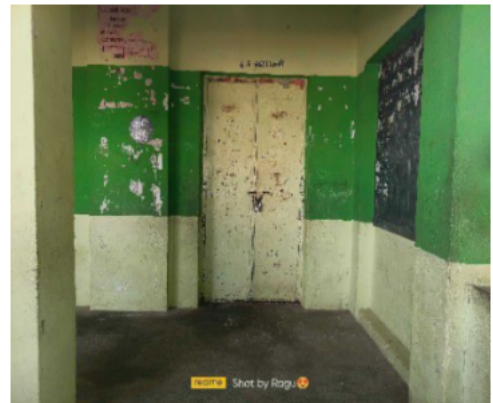

Polling Station Building Front View

Polling Station Front View