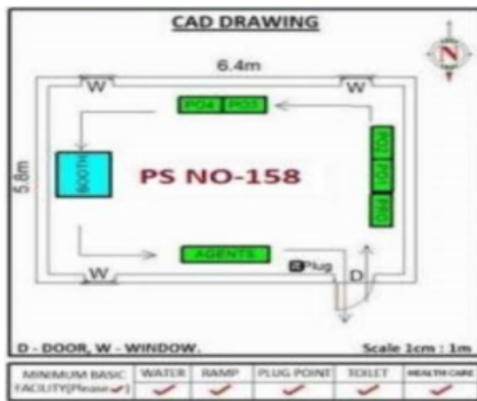

Nazri Naksha

Google Map View

Polling Station Building Front View

Polling Station Front View

Cad View

Key MAP View