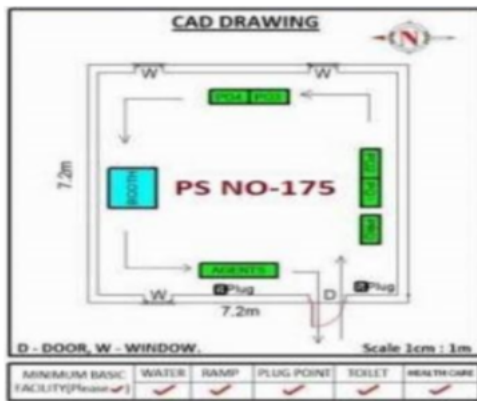

Nazri Naksha

Google Map View

Polling Station Building Front View

Polling Station Front View

Cad View

Key MAP View