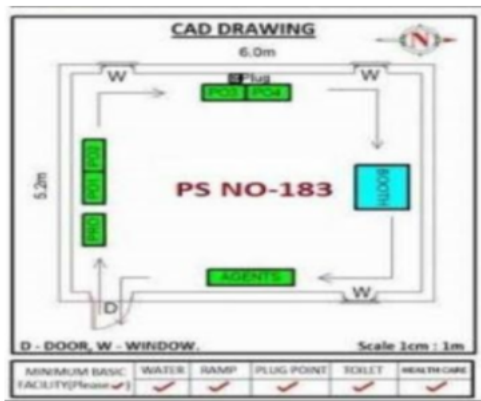

Nazri Naksha

Google Map View

Polling Station Building Front View

Polling Station Front View

Cad View

Key MAP View