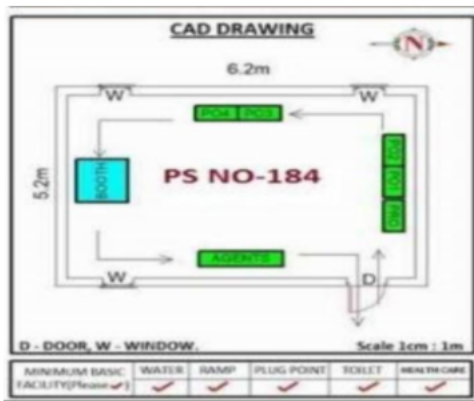

Nazri Naksha

Google Map View

Cad View