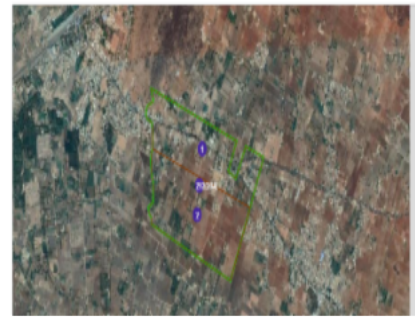

Nazri Naksha

Google Map View