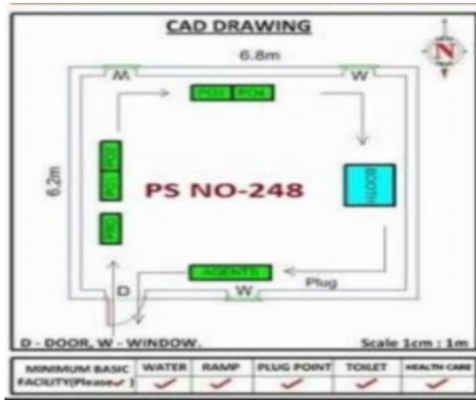

Nazri Naksha

Google Map View

Polling Station Building Front View

Polling Station Front View

Cad View

Key MAP View