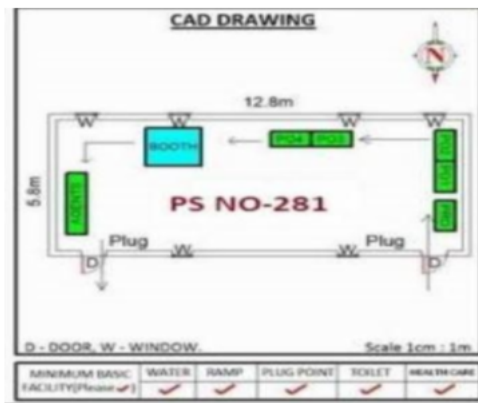

Nazri Naksha

Google Map View

Polling Station Building Front View

Polling Station Front View

Cad View

Key MAP View