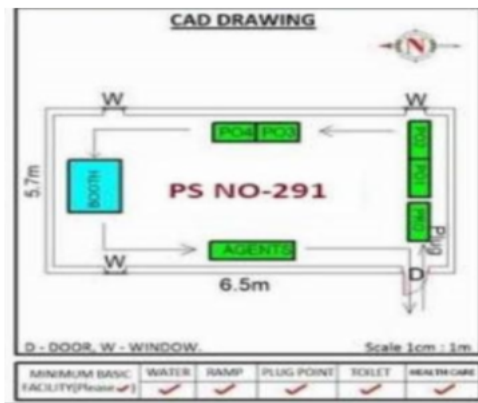

Nazri Naksha

Google Map View

Polling Station Building Front View

Polling Station Front View

Cad View

Key MAP View