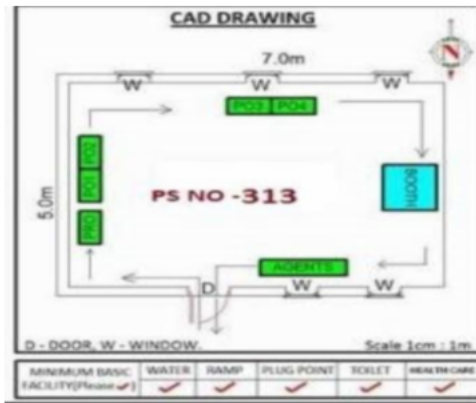

Nazri Naksha

Google Map View

Polling Station Building Front View

Polling Station Front View

Cad View

Key MAP View