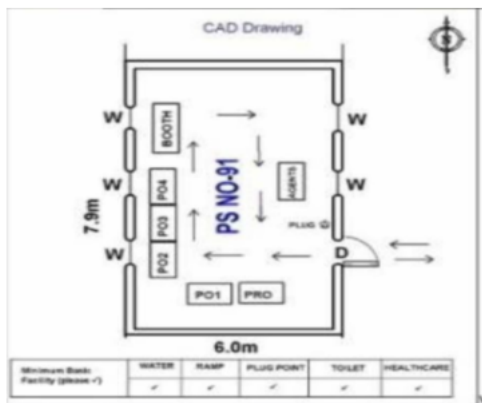

Nazri Naksha

Google Map View

Polling Station Building Front View

Polling Station Front View

Cad View

Key MAP View