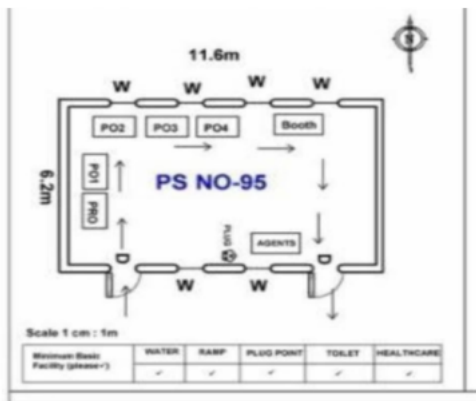

Nazri Naksha

Google Map View

Polling Station Building Front View

Polling Station Front View

Cad View

Key MAP View