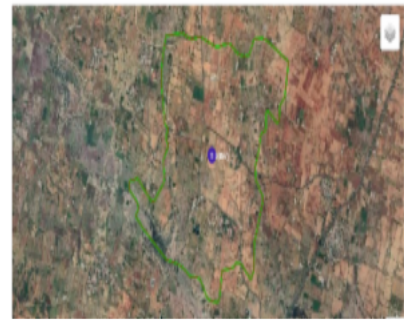

Nazri Naksha

Google Map View