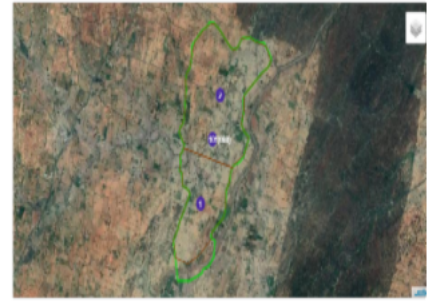

Nazri Naksha

Google Map View