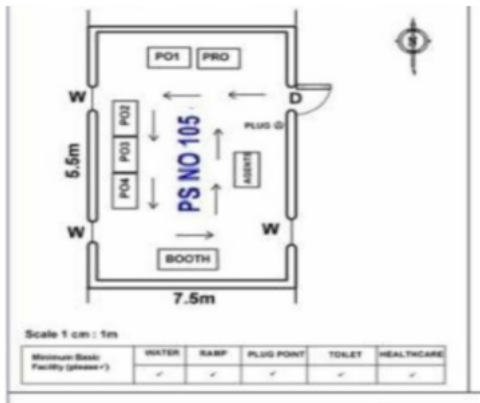

Nazri Naksha

Google Map View

Cad View