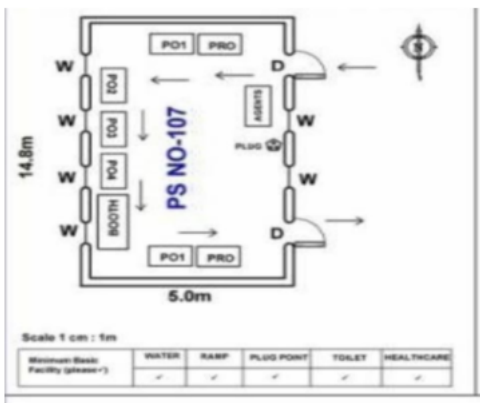

Nazri Naksha

Google Map View

Polling Station Building Front View

Polling Station Front View

Cad View

Key MAP View