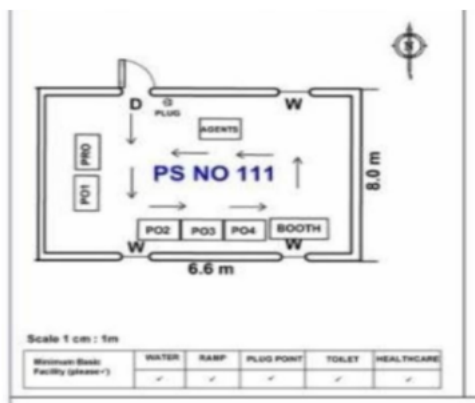

Nazri Naksha

Google Map View

Cad View