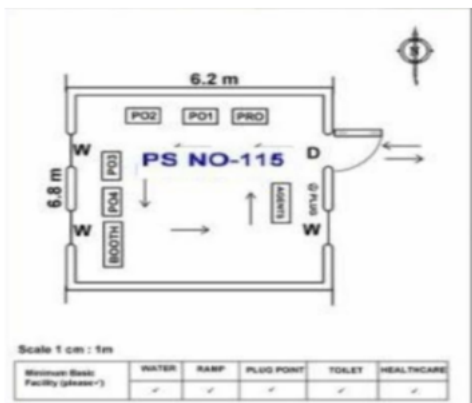

Nazri Naksha

Google Map View

Polling Station Building Front View

Polling Station Front View

Cad View

Key MAP View