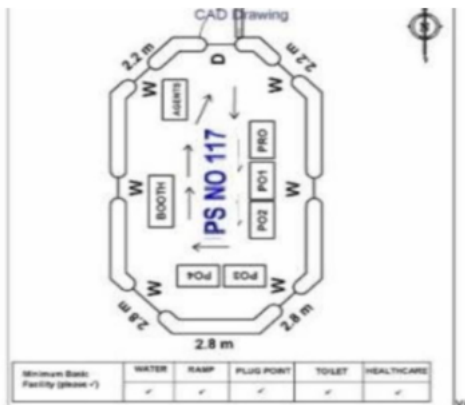

Nazri Naksha

Google Map View

Polling Station Building Front View

Polling Station Front View

Cad View

Key MAP View