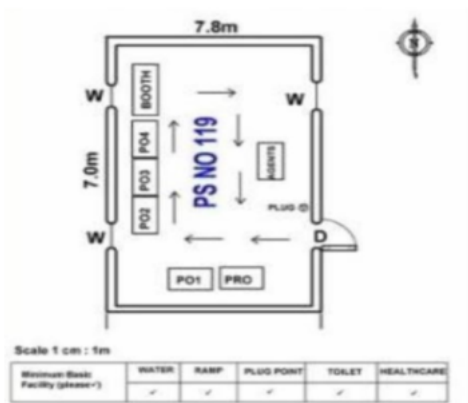

Nazri Naksha

Google Map View

Polling Station Building Front View

Polling Station Front View

Cad View

Key MAP View