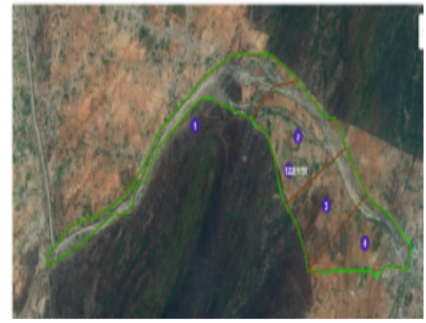

Nazri Naksha

Google Map View