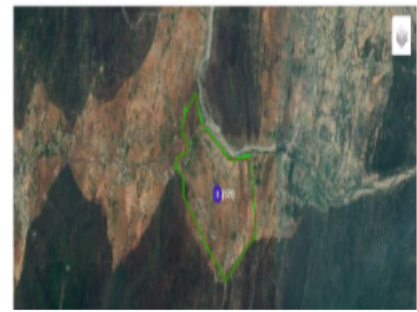

Nazri Naksha

Google Map View