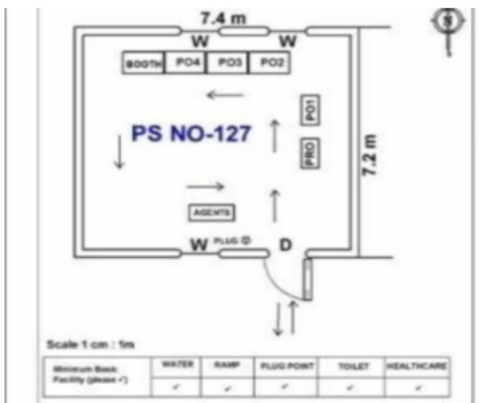

Nazri Naksha

Google Map View

Polling Station Building Front View

Polling Station Front View

Cad View

Key MAP View