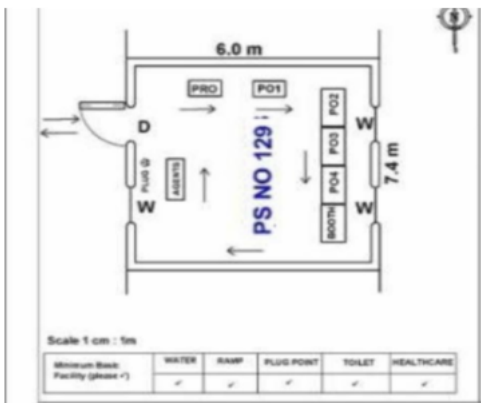

Nazri Naksha

Google Map View

Cad View