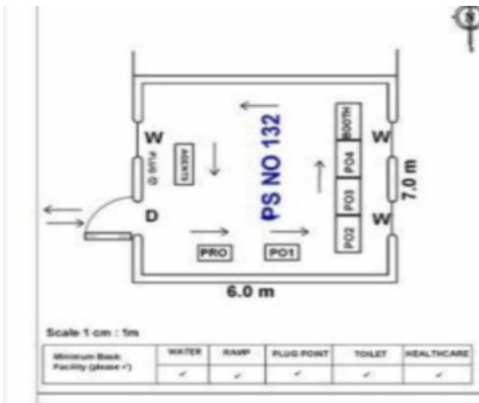

Nazri Naksha

Google Map View

Polling Station Building Front View

Polling Station Front View

Cad View

Key MAP View