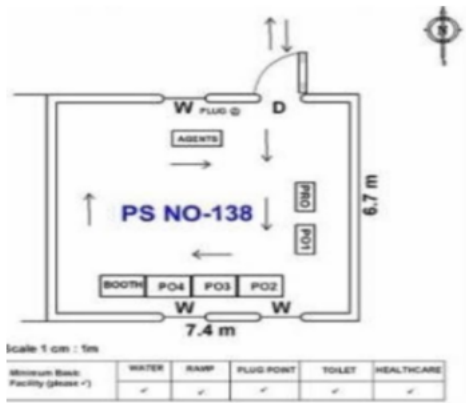

Nazri Naksha

Google Map View

Polling Station Building Front View

Polling Station Front View

Cad View

Key MAP View