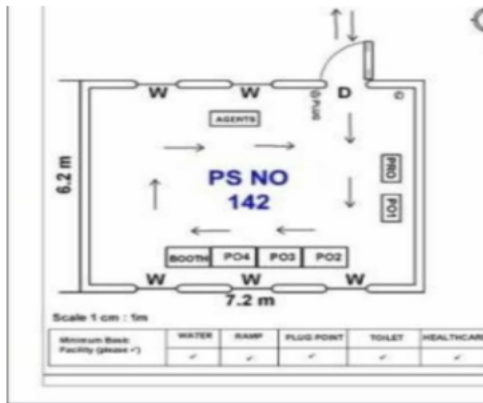

Nazri Naksha

Google Map View

Cad View