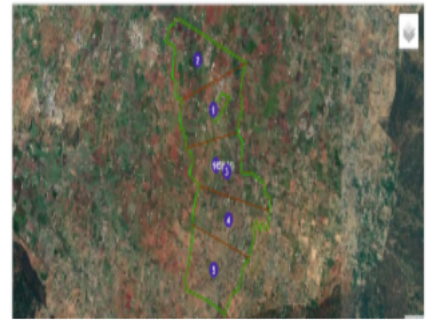

Nazri Naksha

Google Map View