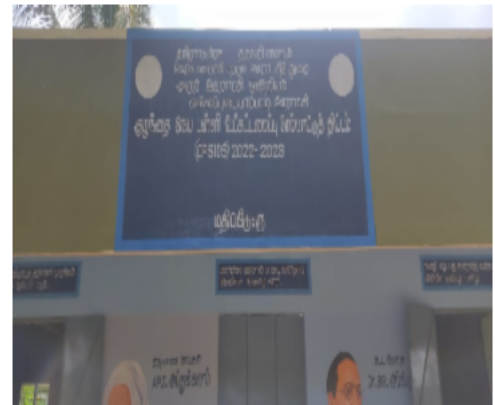

Polling Station Front View