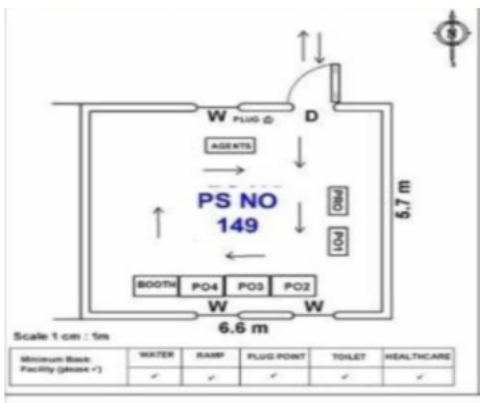

Nazri Naksha

Google Map View

Polling Station Building Front View

Polling Station Front View

Cad View

Key MAP View