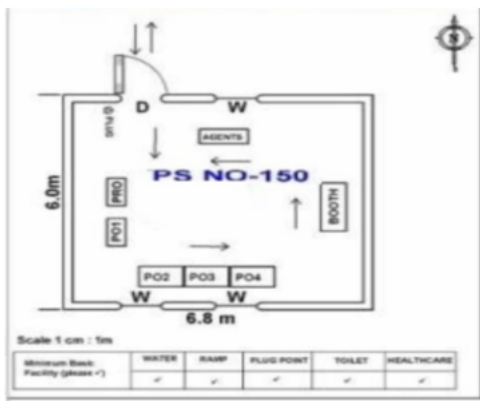

Nazri Naksha

Google Map View

Polling Station Building Front View

Polling Station Front View

Cad View

Key MAP View