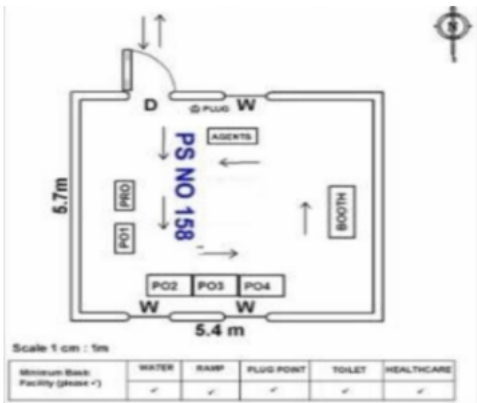

Nazri Naksha

Google Map View

Cad View