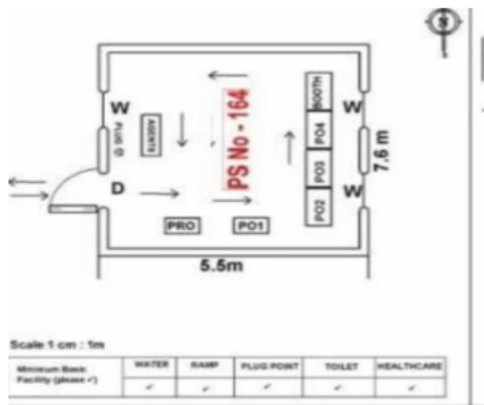

Nazri Naksha

Google Map View

Cad View