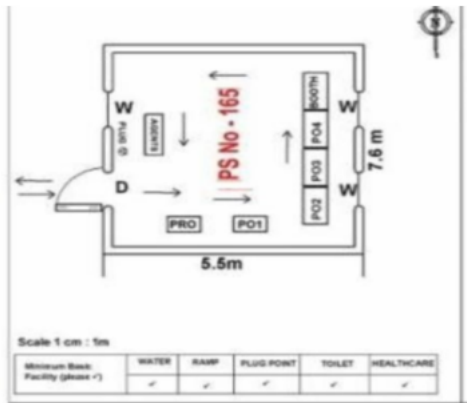

Nazri Naksha

Google Map View

Polling Station Building Front View

Polling Station Front View

Cad View

Key MAP View