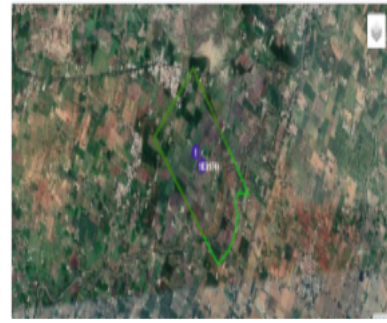

Nazri Naksha

Google Map View