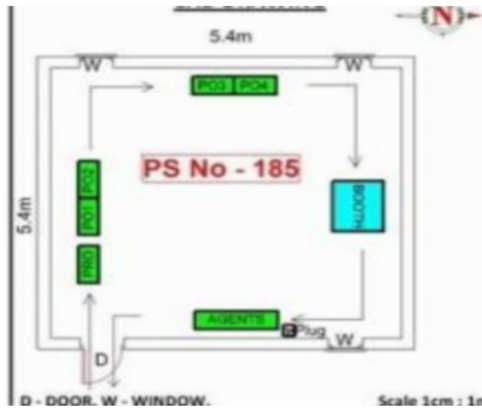

Nazri Naksha

Google Map View

Polling Station Building Front View

Polling Station Front View

Cad View

Key MAP View