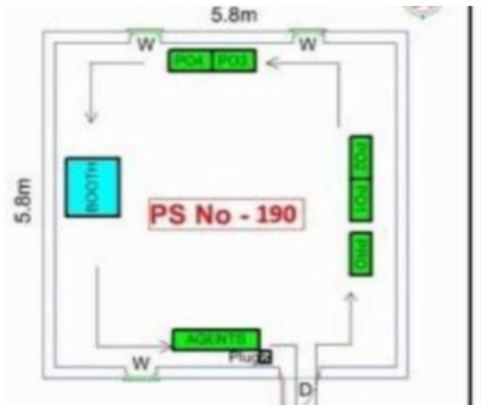

Nazri Naksha

Google Map View

Cad View