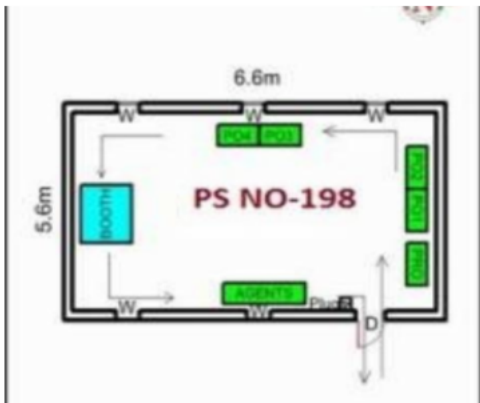

Nazri Naksha

Google Map View

Cad View